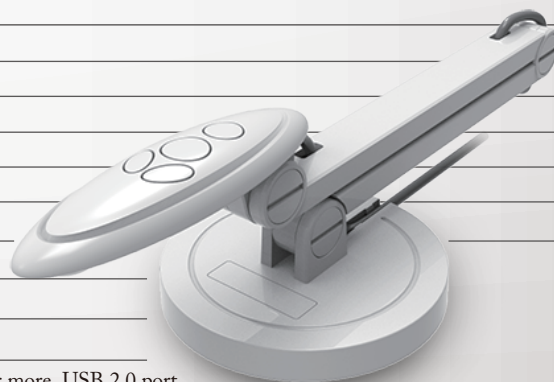

## Direct interactive solution for classroom and meeting room

Auto focus Lens enable high quality image

8M Sensor with incredible image quality

Easy Set Up

Durable and affordable

Model	DC7A	
Optical System	Working Surface	400mm x 300mm
	Zoom	8X digital zoom ( software )
	Focus	Auto (10cm↗)
Illumination System	Upper	LED Illumination System
	Image Sensor	8M color CMOS sensor
Image / Video	USB Live Streaming	3264 x 2448 up to 15 fps
		2592 x 1944 up to 15 fps
		2048 x 1536 up to 15 fps
		1600 x 1200 up to 20 fps
		1920 x 1080 up to 25 fps
		1280 x 720 up to 30 fps
Presentation Tools	Mechanical Arm	Yes
	PC Camera	Plug-and-play USB connectivity
	Software	Smart DC
IO Connectors	USB	Yes
Power	Power Source	USB 5V power
Package Content	Quick Guide x1, Anti-Glare Sheet x1, CD x1	
Button	Button 1	Focus
	Button 2	Exp +
	Button 3	Exp -
	Button 4	LED Control
System Requirements	Windows 7, Windows 8.1, or Windows 10	
	Mac OS 10.8, 10.9, 10.10 or higher	
	Google Chromebook Version 38.0 or higher	
2.4 GHz Intel Core 2 Duo processor or higher, 2 GB RAM or more, USB 2.0 port		